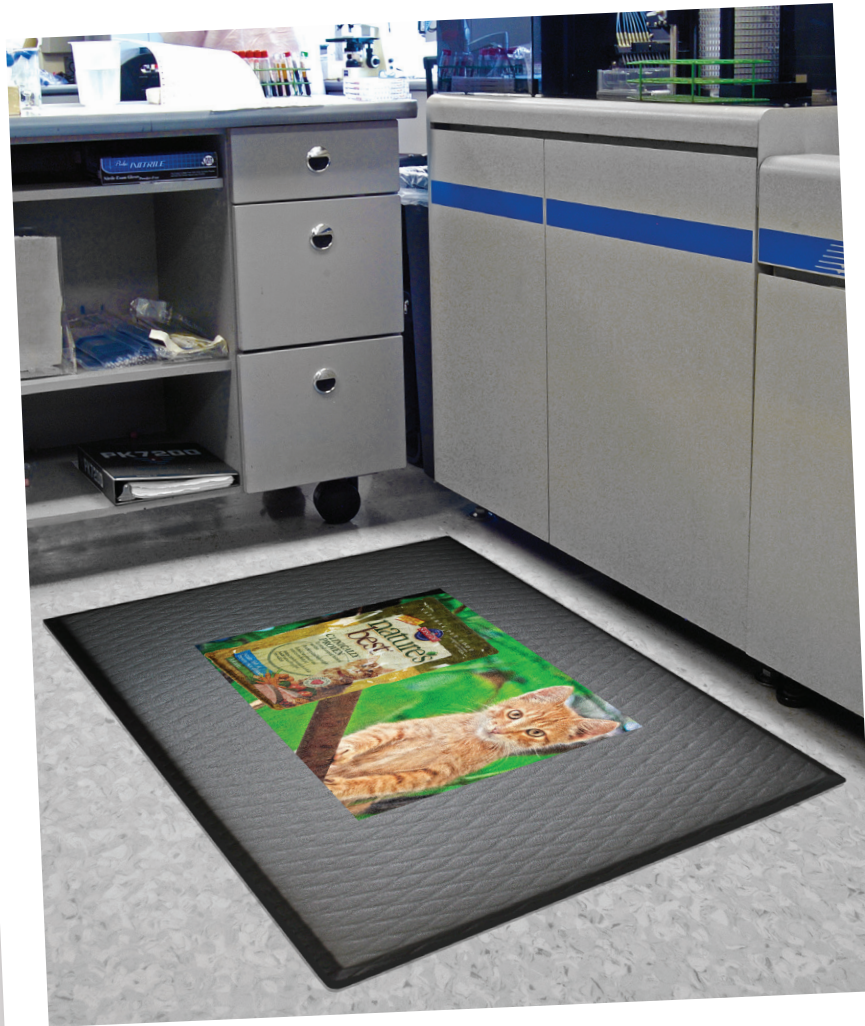

# ANTI-FATIGUE

**Anti-fatigue mats are a great solution for a variety of applications.**

These mats are perfect for individuals standing or working in the same place for a continuous period of time. They provide relief while standing and provide great impressions for your customer's brand. We have a few of our best-selling anti-fatigue products that are great for a multitude of applications.

# HOGHEAVEN™ IMPRESSIONS

The HogHeaven™ Impressions is our most popular anti-fatigue logo mat. This mat has a cushioned surface that alleviates stress to the back and legs. The HogHeaven™ is equipped with a diamond-patterned surface for superior traction. Plus, you'll increase your customers' brand awareness. Lasting about 3 to 5 years, it's the highest quality anti-fatigue mat in the industry.

# CUSHION MAX™ IMPRESSIONS

The Cushion Max™ Impressions is fairly similar to the HogHeaven™ Impressions, because it's also a logoed anti-fatigue mat, but this mat has a beveled edge for safety, which is paired with its diamond pattern for traction. Also equipped with photographic-like image quality, it's a great branding piece where people are standing continuously. The Cushion Max™ Impressions is featured more for medium traffic applications.